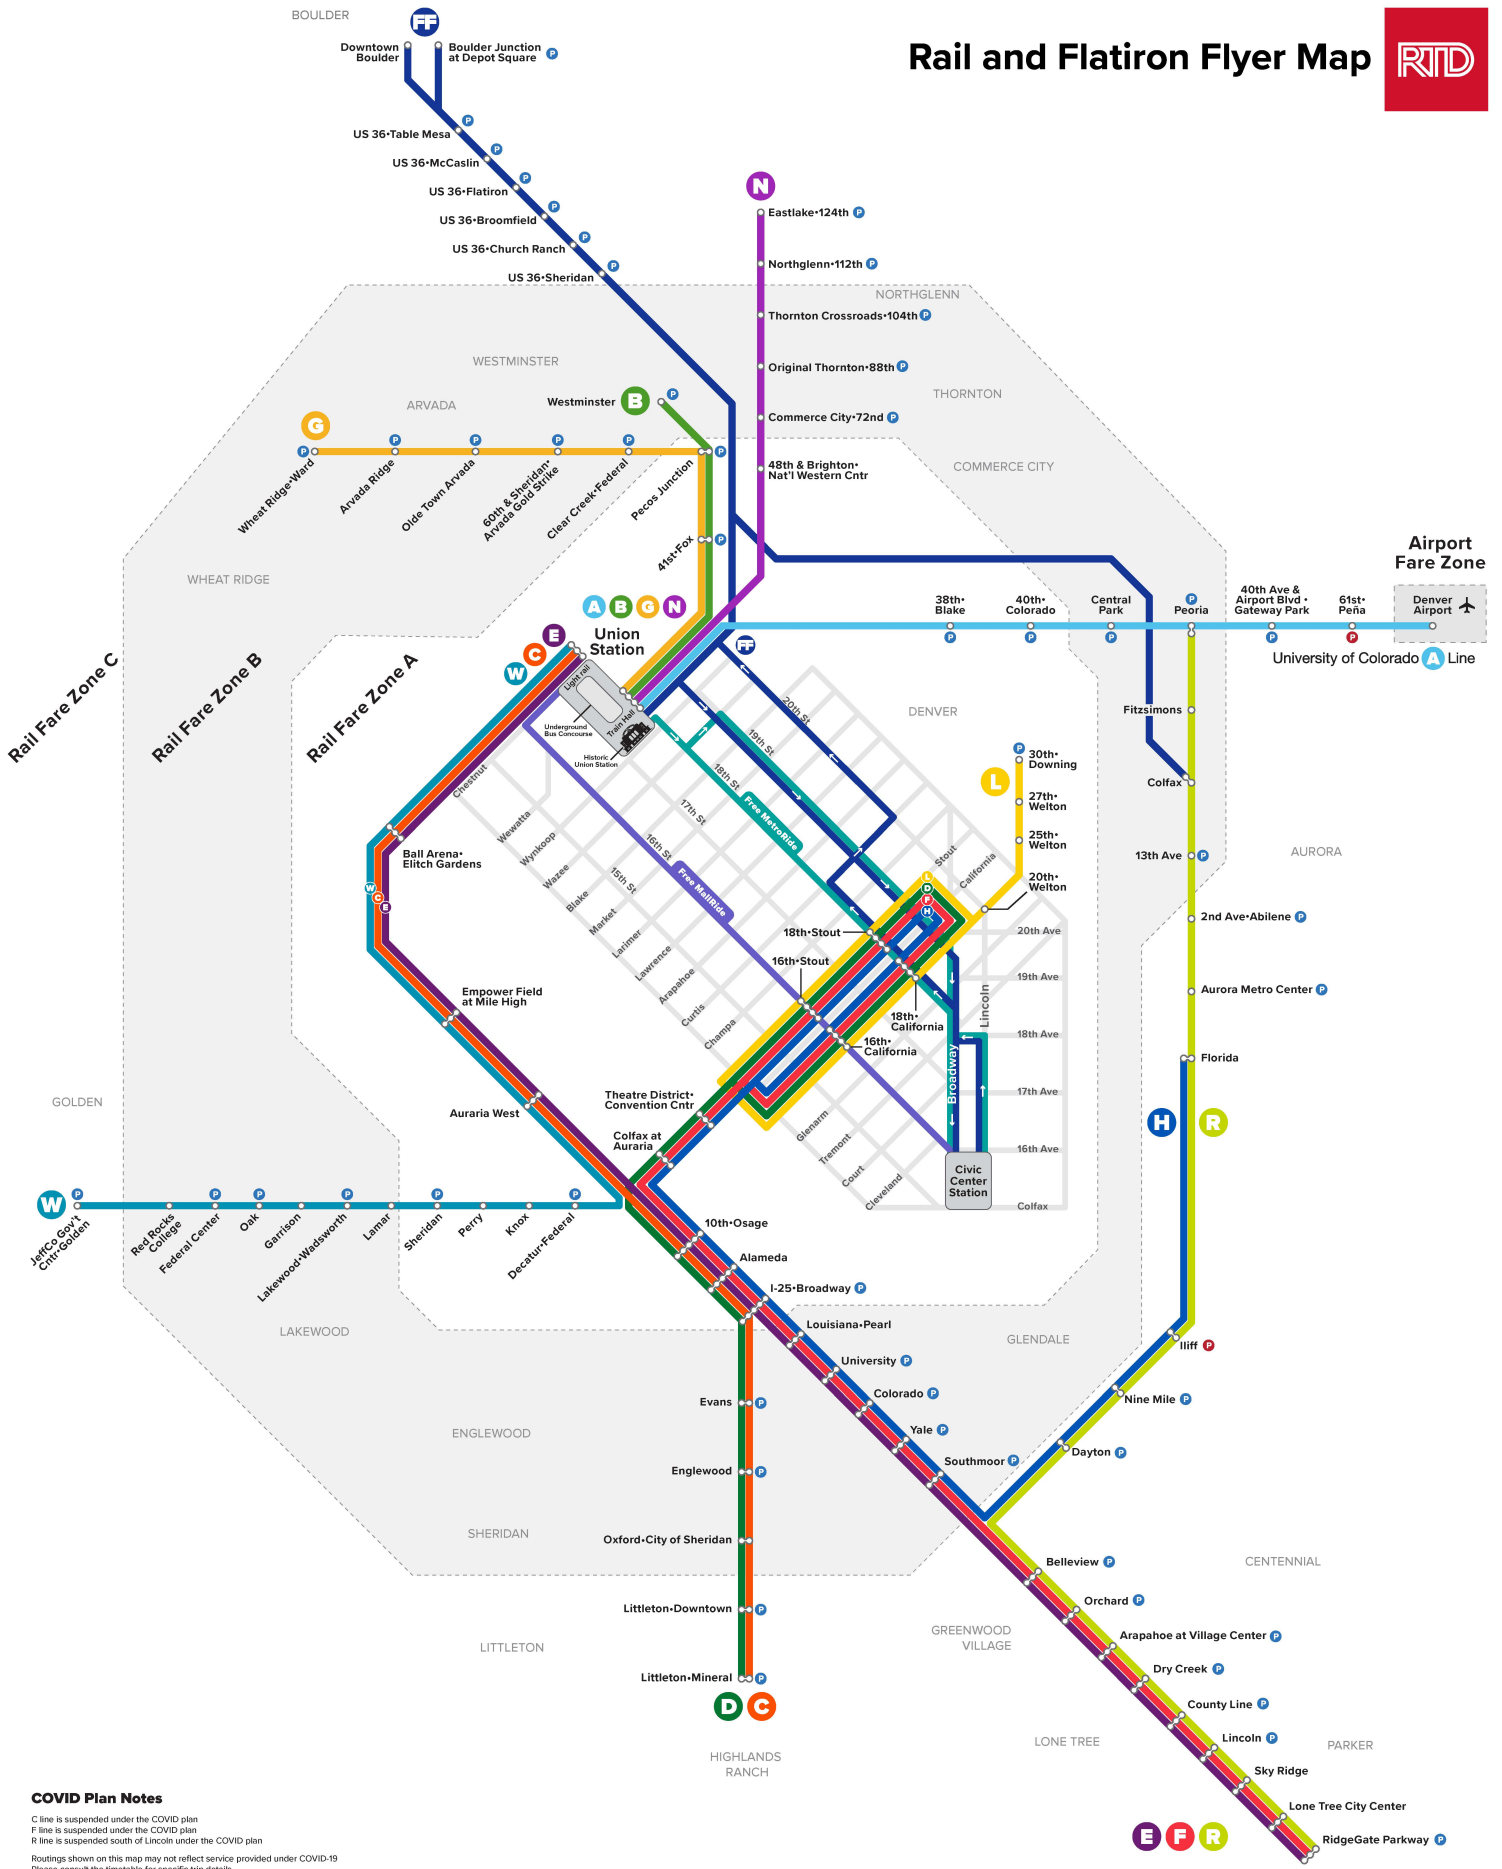

Rail and Flatiron Flyer Map

COVID Plan Notes

TRAINS	
A Union Station to Denver Airport	E Union Station to RidgeGate Parkway
B Union Station to Westminster	F 18th - California to RidgeGate Parkway
C Union Station to Littleton - Mineral	G Union Station to Wheat Ridge - Ward
D 18th - California to Littleton - Mineral	H 18th - California to Florida
L 16th - Stout to 30th - Downing	N Union Station to Eastlake - 124th
R Peoria to RidgeGate Parkway	W Union Station to Jeffco Gov't Cntr - Golden

LOCAL		REGIONAL			AIRPORT		
Travel through 1-2 rail fare zones.		Travel through 1-3 rail fare zones.			Travel to and from the airport.		
3-hour pass	Full fare $3.00, Discount* $1.50, Youth** $0.90	3-hour pass	Full fare $5.25, Discount* $2.60, Youth** $1.60	3-hour pass	Full fare $10.50, Discount* $5.25, Youth** $3.20	Day Pass	Purchase a Regional/Airport Day Pass
MyRide Card	$2.80	MyRide Card	$5.05	MyRide Card	$10.30	Day Pass	
Day Pass	$6.00	Day Pass	$10.50	Day Pass	$15.15		

*Discount fares are available for seniors 65+, individuals with disabilities, and Medicare recipients. **Youth fares are available for youth ages 6-19. Proof of eligibility is required for all passengers using discounted fare products. Active duty members of the U.S. military ride for free on all RTD services.